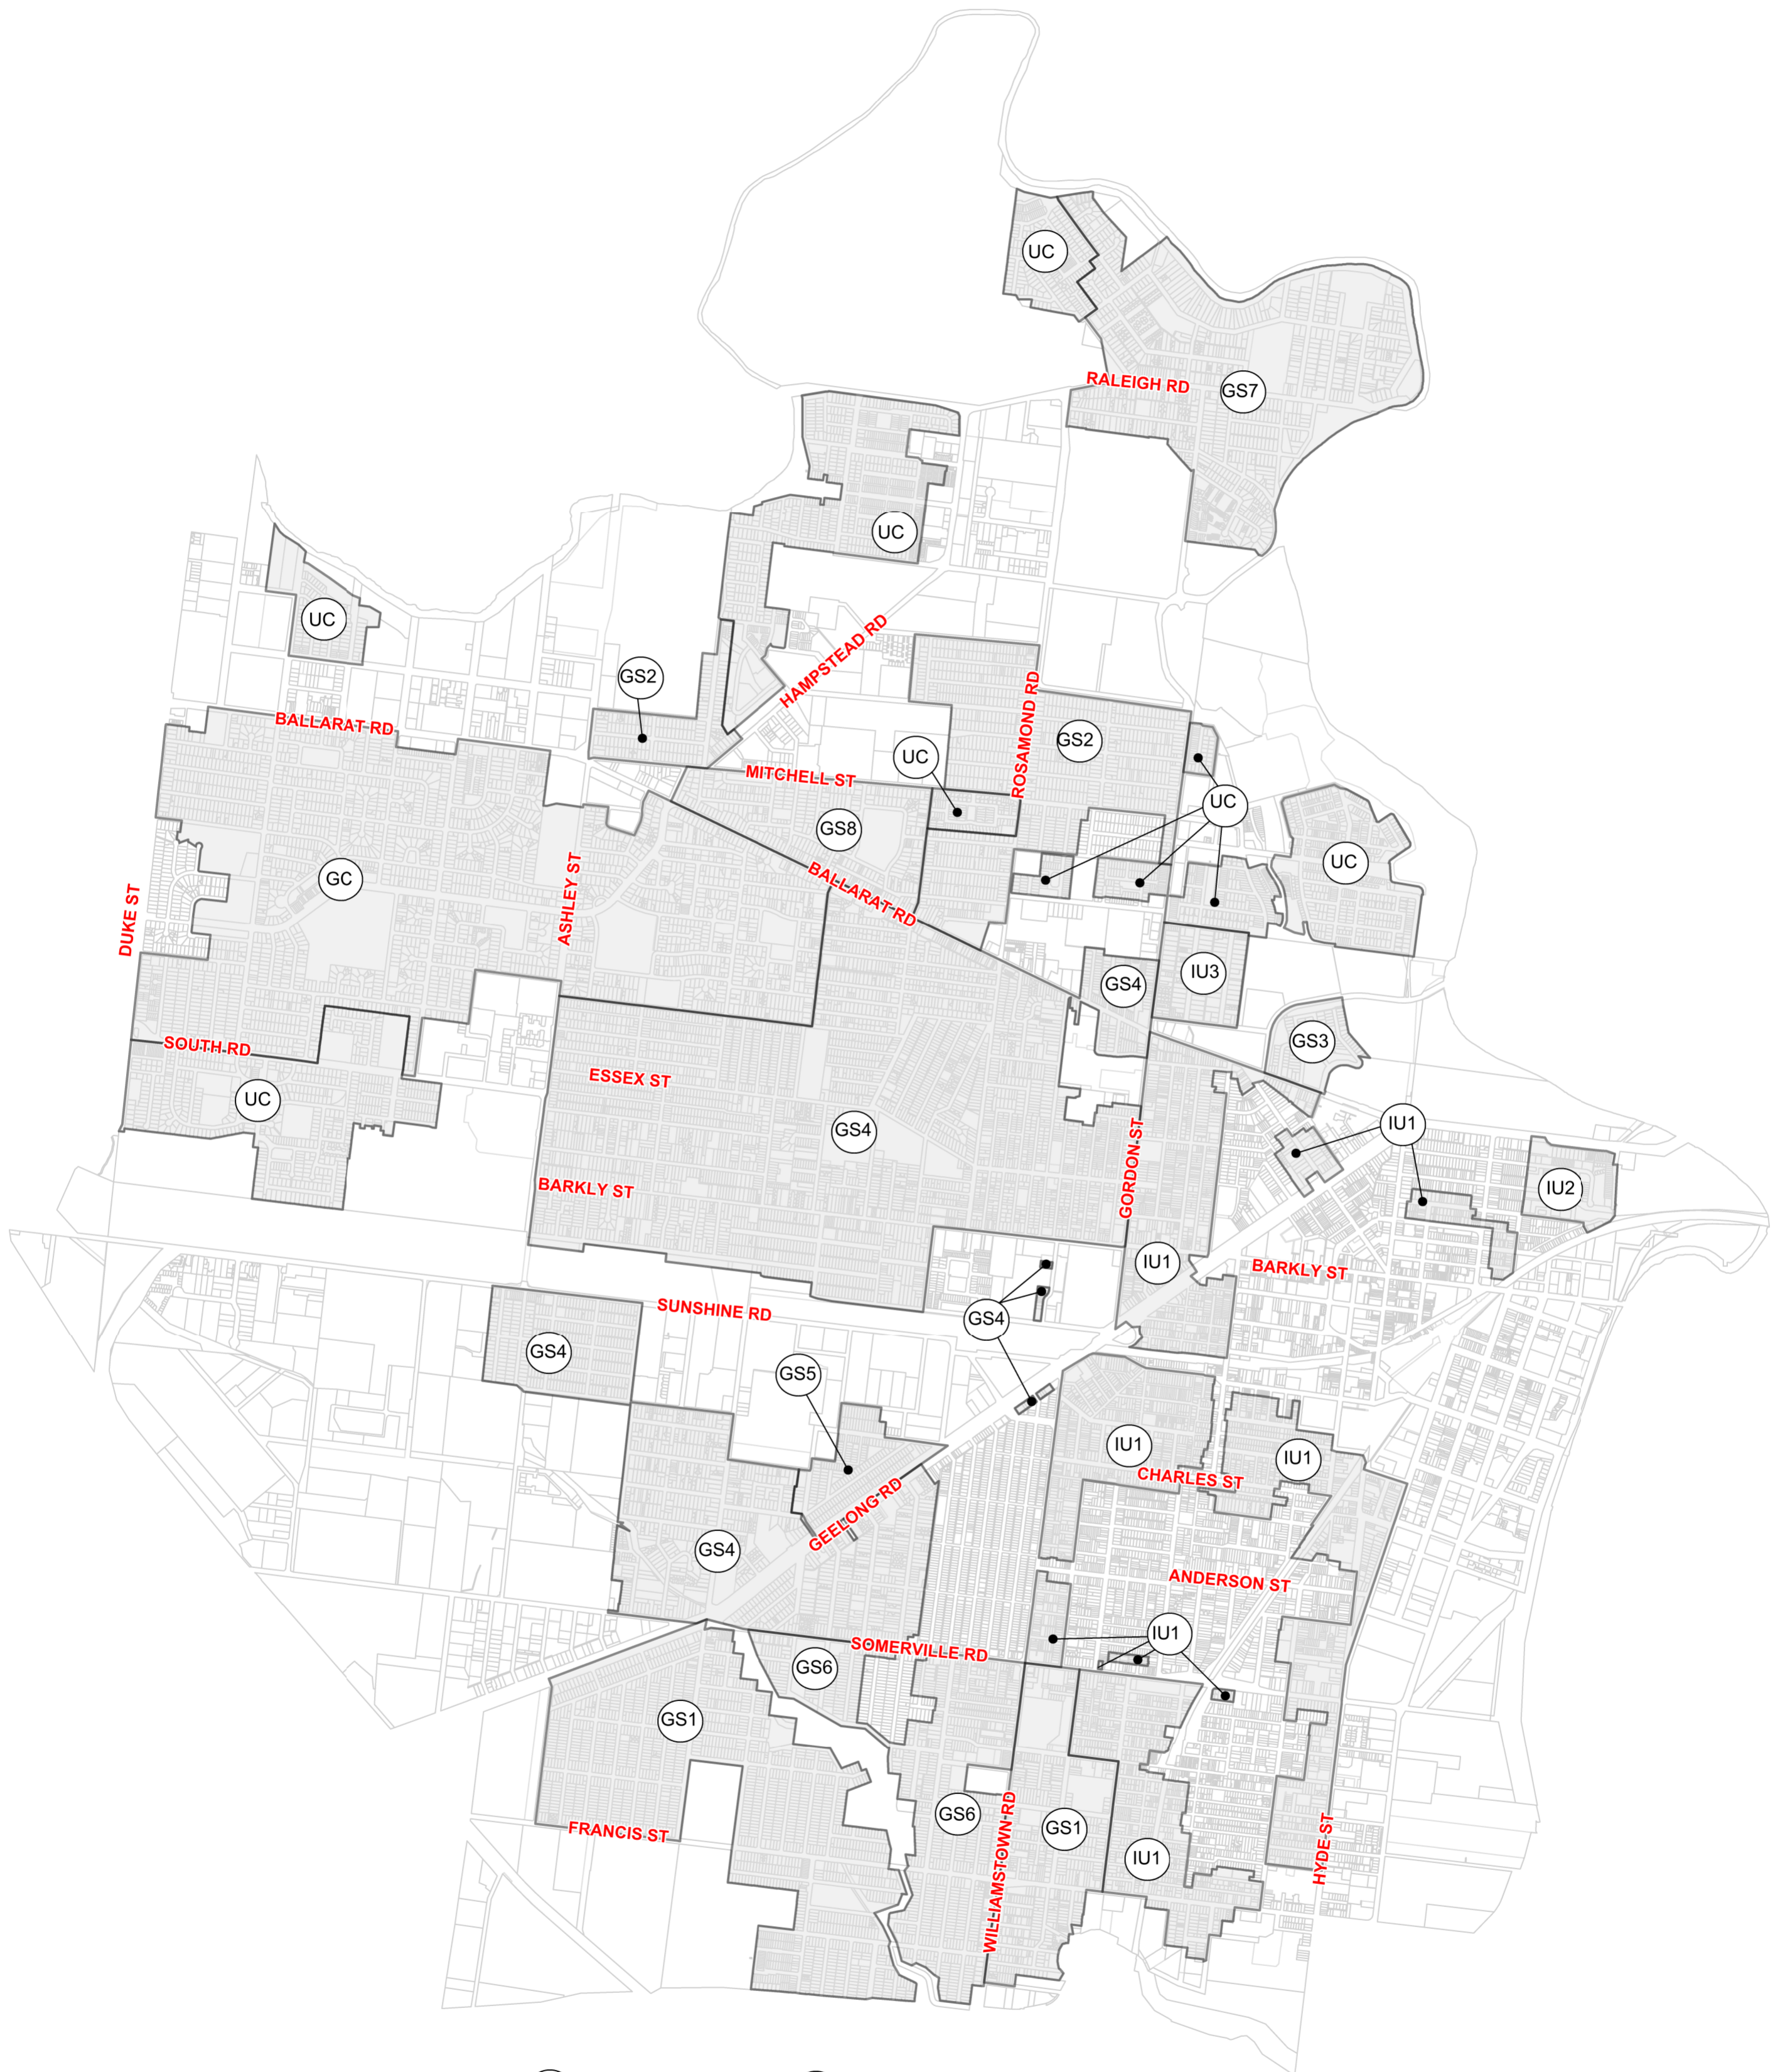

MARIBYRNONG NEIGHBOURHOOD CHARACTER PRECINCTS

- | | | | | | |
|-------|-------------------|-------|-------------------|-------|--------------------|
| (GC) | Garden Court | (GS5) | Garden Suburban 5 | (IU1) | Inner Urban 1 |
| (GS1) | Garden Suburban 1 | (GS6) | Garden Suburban 6 | (IU2) | Inner Urban 2 |
| (GS1) | Garden Suburban 2 | (GS7) | Garden Suburban 7 | (IU3) | Inner Urban 3 |
| (GS3) | Garden Suburban 3 | (GS8) | Garden Suburban 8 | (UC) | Urban Contemporary |
| (GS4) | Garden Suburban 4 | | | | |