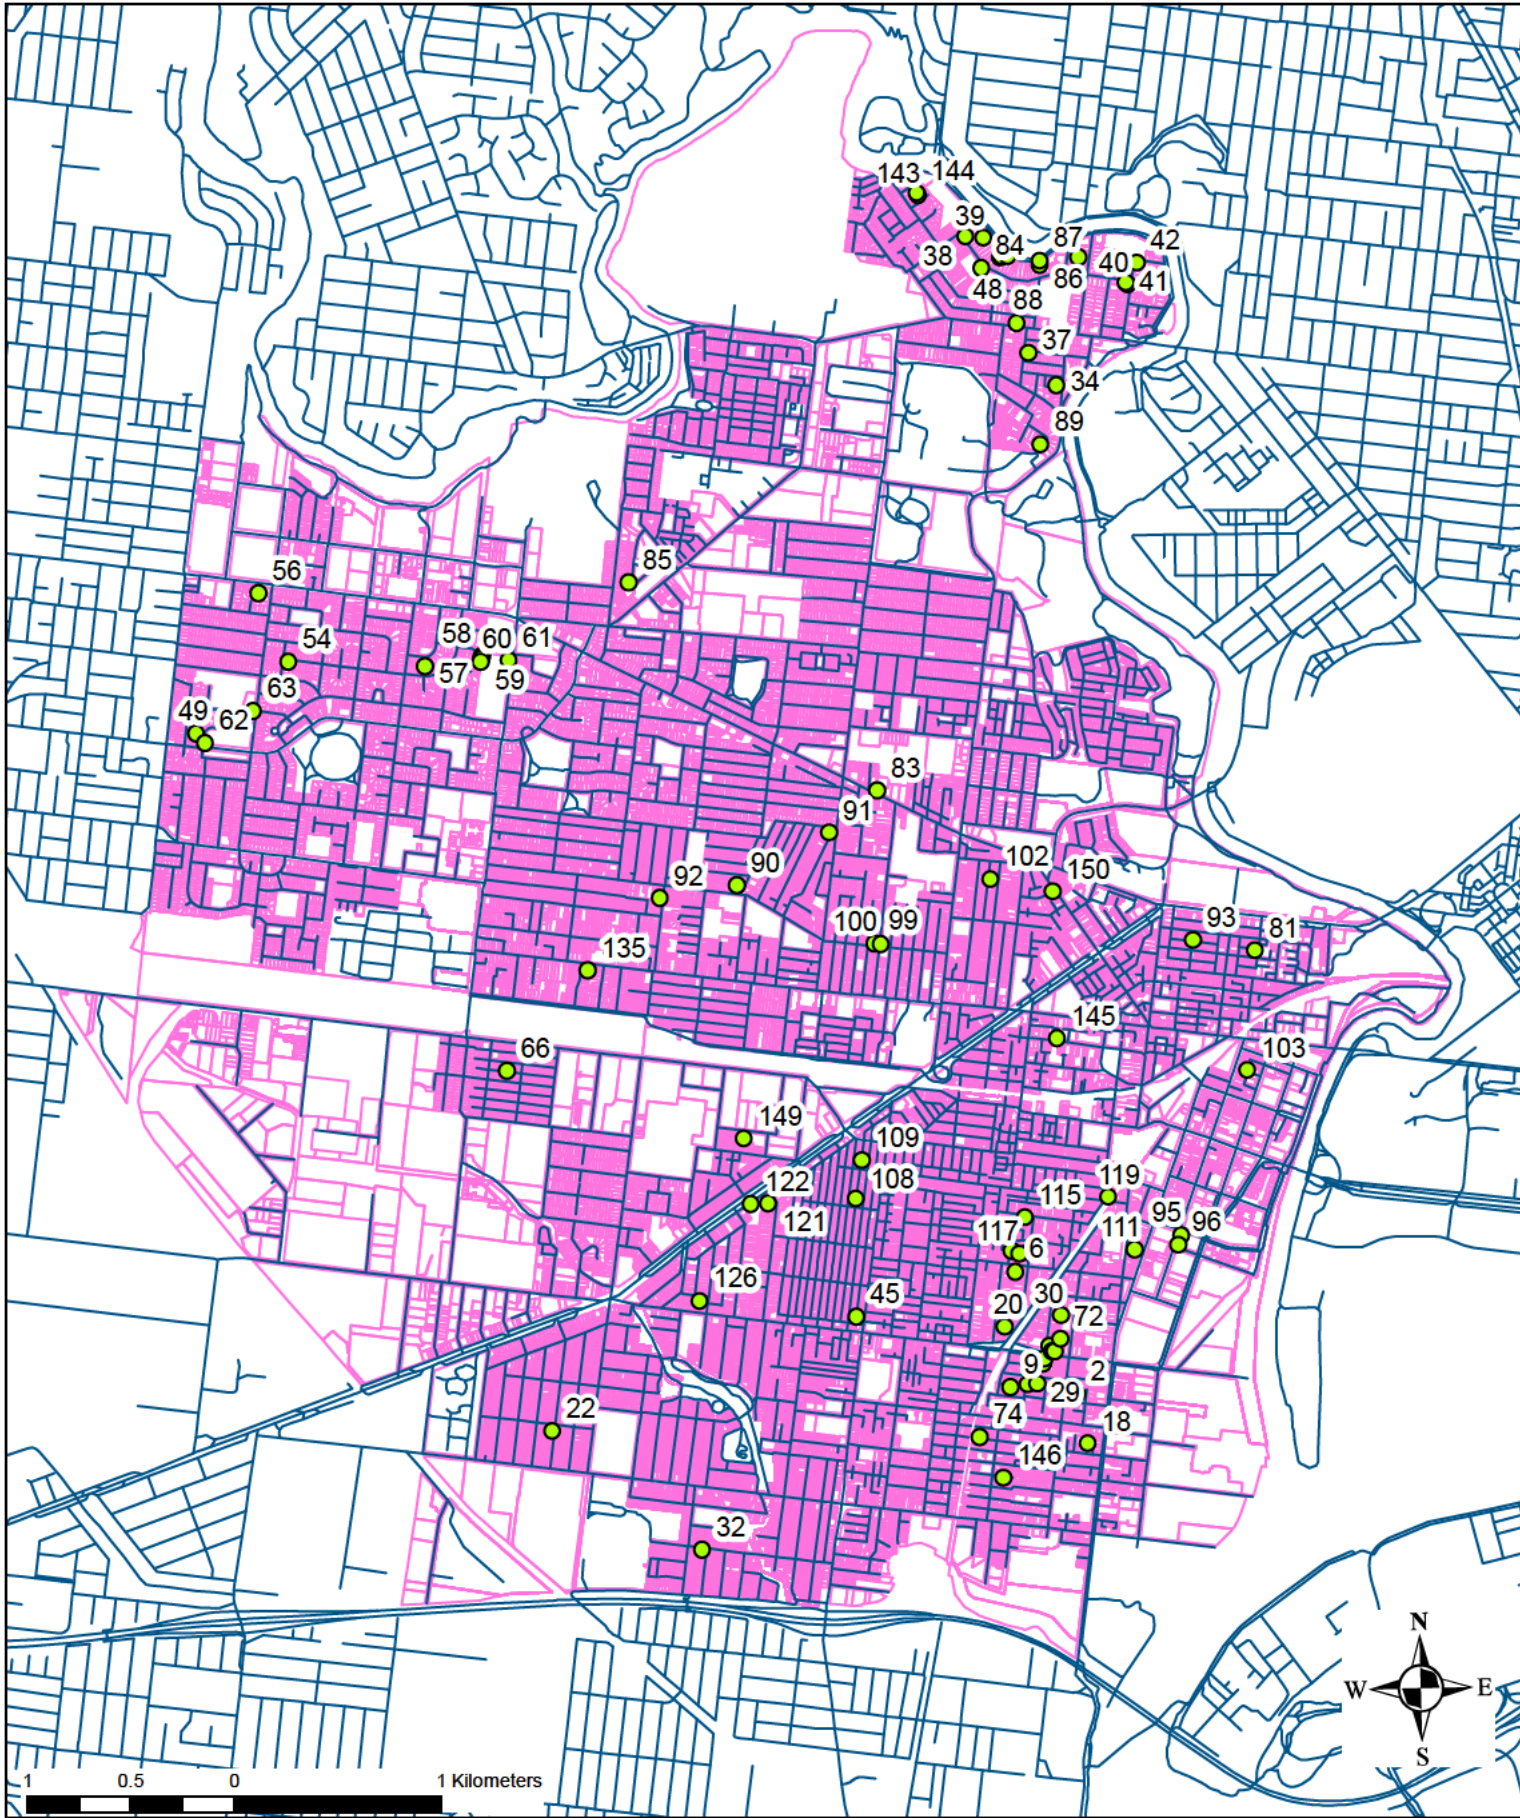

Significant Tree Register 2021

Legend

-  Significant Trees
-  Road
-  Cadastre

Date: August 2021
Projection: Map grid of Australian GDA94 Zone 55
Base Cadastral Data supplied by City of Maribyrnong
All tree locations and assessments completed by Homewood Consulting